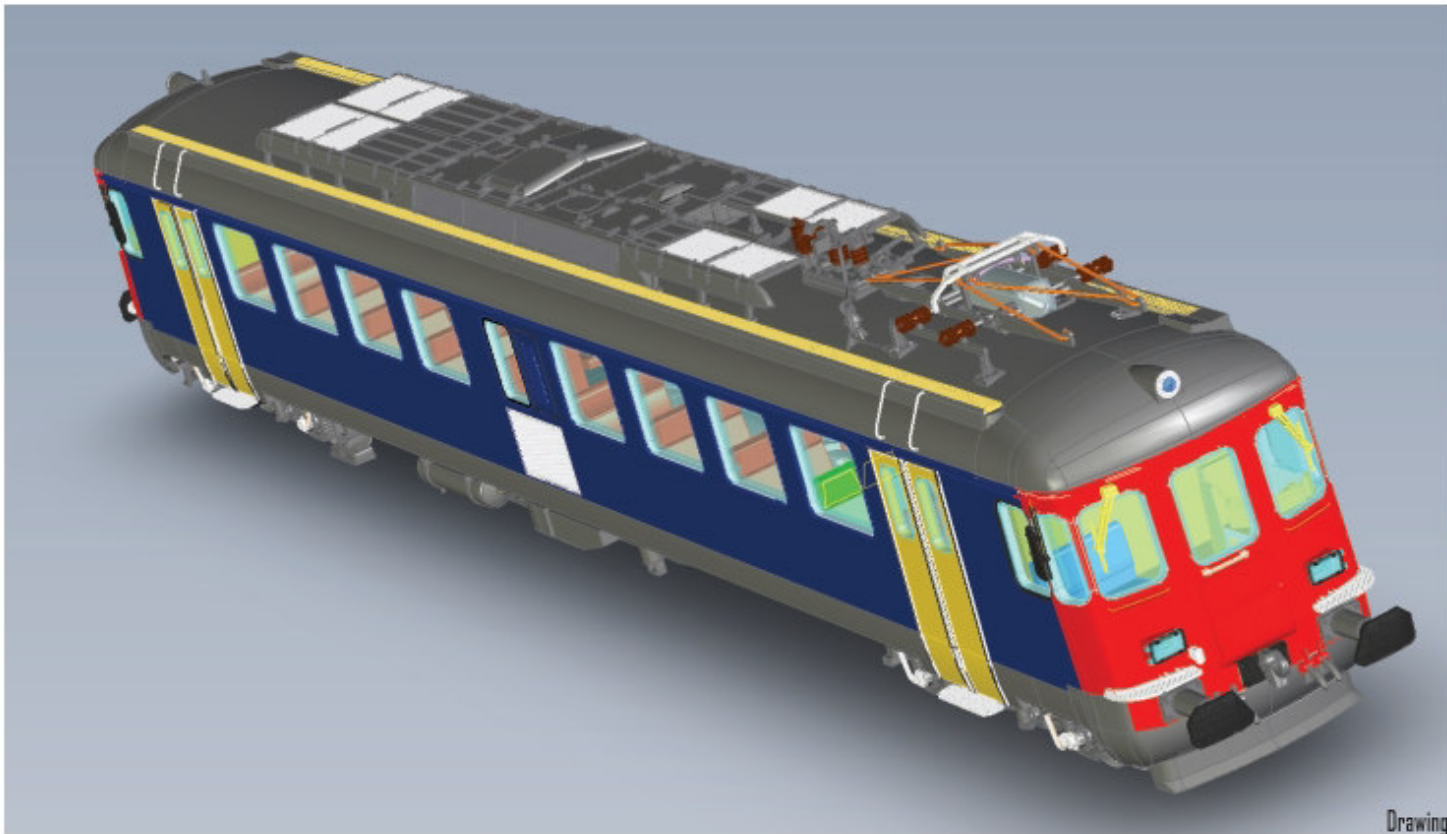

Drawing

17057-17057S-►/17557-17557S-►

Ep. V

540 021-3, grey/blue, yellow doors, front side red, new logo

17058-17058S-►/17558-17558S-►

Ep. V

540 039-5, grey/blue, yellow doors, front side red, new logo

17059-17059S-►/17559-17559S-►

Ep. III

1427, green, gold color doors, silver roof, old inscriptions

RBe 4/4 prototype

17045-17045S-►/17545-17545S-►

New

Ep. III

1402, green, gold color doors, front side green, old inscriptions

17048-17048S-►/17548-17548S-►

New

Ep. IV-V

1405, green, gold color doors, front side red, new logo

17049-17049S-►/17549-17549S-►

New

Ep. IV-V

1404, green, gold color doors, front side red, new logo, bicycle logo