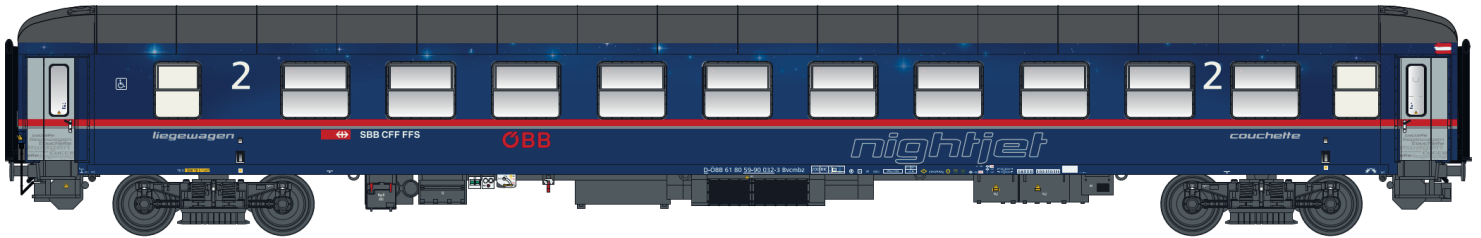

Bvcmbz 59-91.0

OBB *nightjet* exklusiv für — K —  — L —

Set 97 206 DC

Bvcmbz 59-91.0 / Bvcmbz 59-91.0, nachtblau, SBB CFF FFS Logo

=DC
NEM

Set 97 206 AC

Bvcmbz 59-91.0 / Bvcmbz 59-91.0, nachtblau, SBB CFF FFS Logo