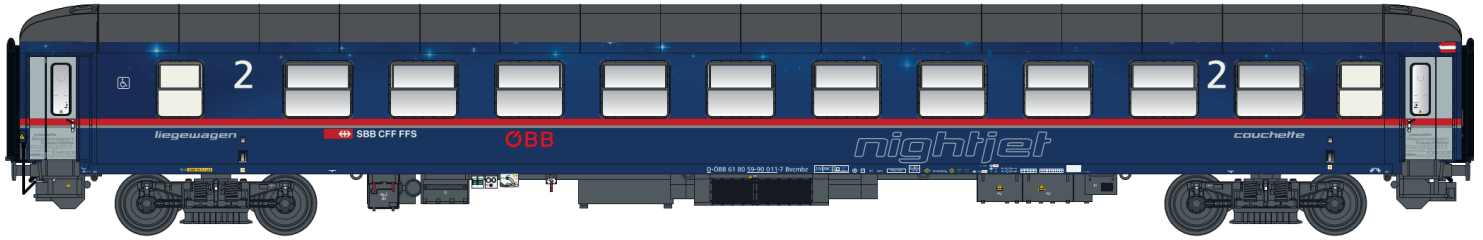

Bvcmbz 59-91.0

OBB *nightjet* exklusiv für — K —  — L —

Set 97 206 DC

Bvcmbz 59-91.0 / Bvcmbz 59-91.0, nachtblau, SBB CFF FFS Logo

=DC
NEM

Set 97 206 AC

Bvcmbz 59-91.0 / Bvcmbz 59-91.0, nachtblau, SBB CFF FFS Logo